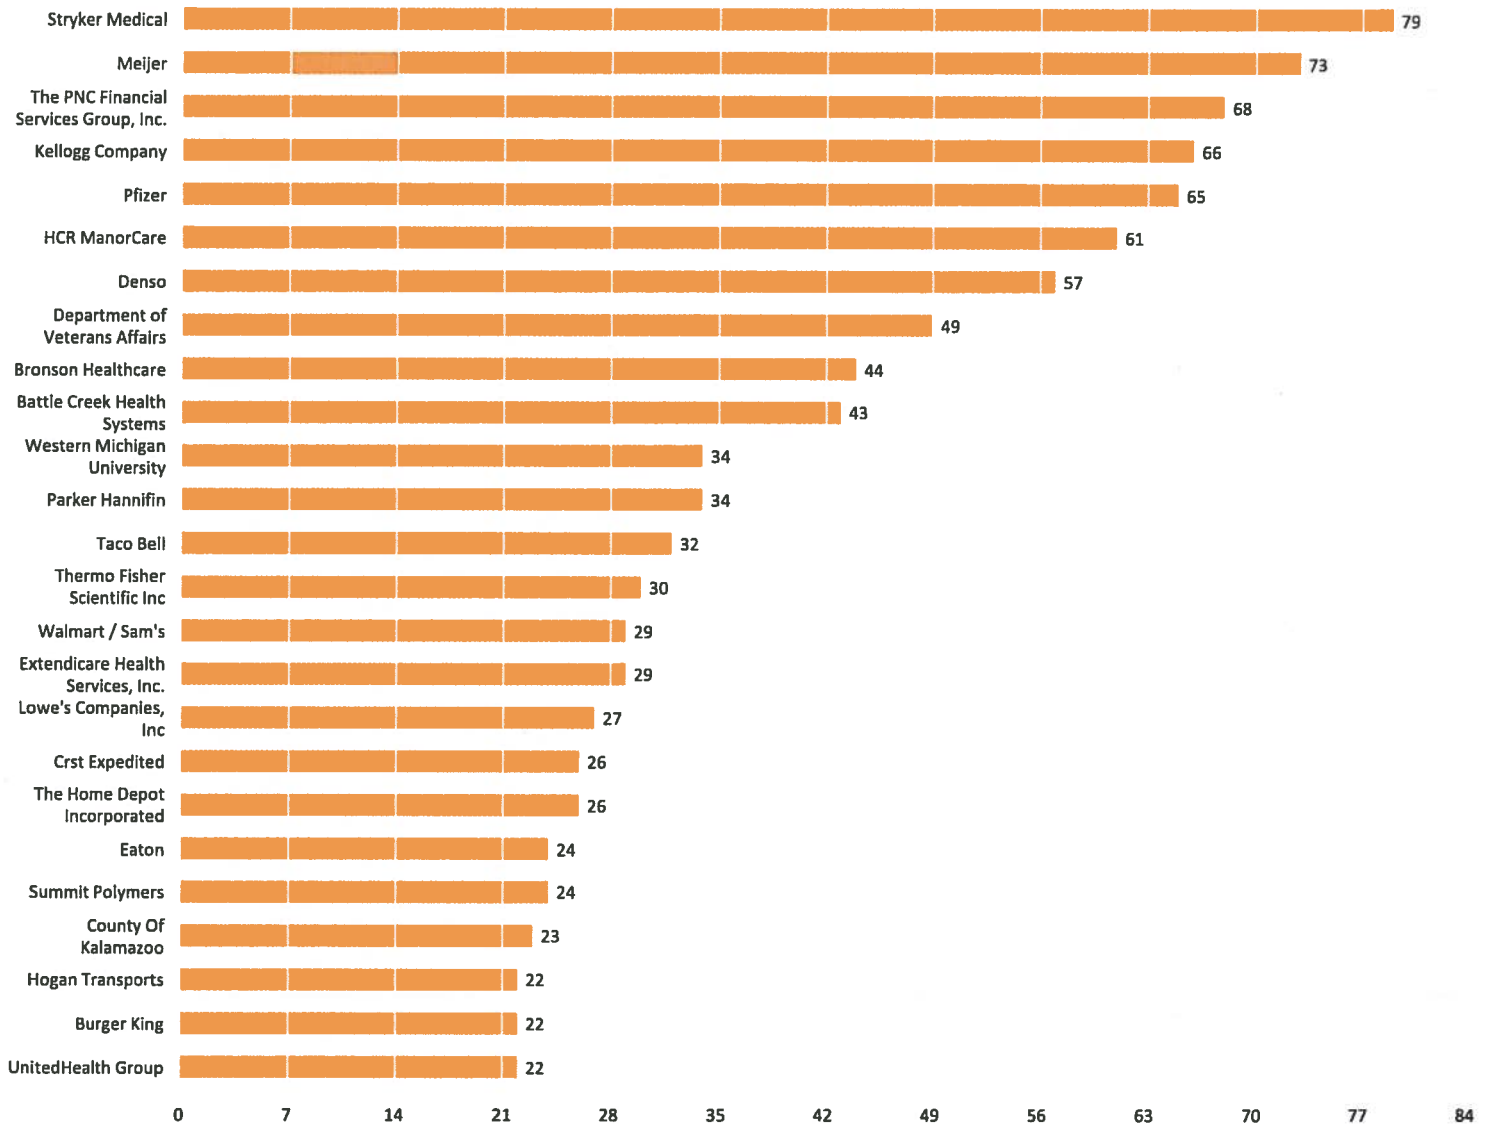

Michigan Works! Southwest

BURNING GLASS REPORTS

Branch, Calhoun, Kalamazoo, Saint Joseph Counties

For period of

JAN. 1, 2015 – FEB 28, 2015

Report on postings

Jan. 1, 2015 - Feb. 28, 2015 AND (County : Branch, MI ✕ OR County : Calhoun, MI ✕ OR County : Kalamazoo, MI ✕ OR County : Saint Joseph, MI ✕)

Employers with the most job openings

Jan. 01, 2015 - Feb. 28, 2015

There are 5,784 postings available with the current filters applied.

There are 1,457 unspecified or unclassified postings.

Report on postings

Top detailed occupations

Jan. 01, 2015 - Feb. 28, 2015

There are 5,784 postings available with the current filters applied.

There are 78 unspecified or unclassified postings.