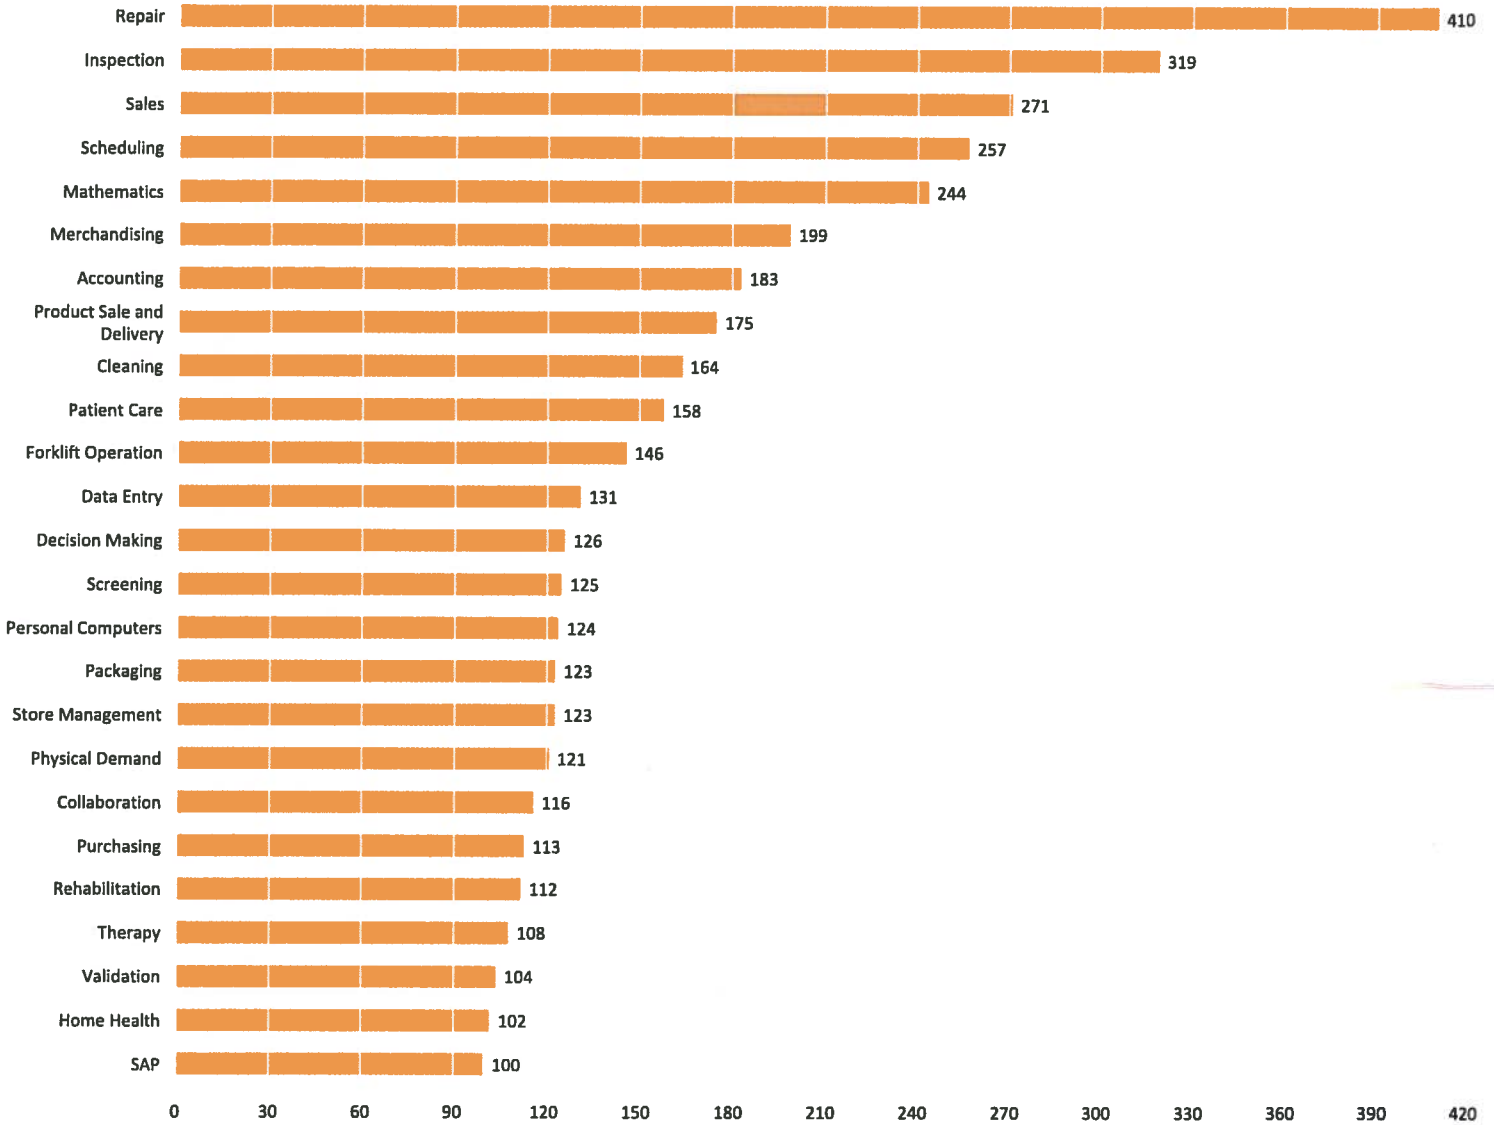

Report on postings

Jan. 1, 2015 - Feb. 28, 2015 AND (County : Branch, MI ✕ OR County : Calhoun, MI ✕ OR County : Kalamazoo, MI ✕ OR County : Saint Joseph, MI ✕)

Skills in greatest demand

Jan. 01, 2015 - Feb. 28, 2015

There are 5,784 postings available with the current filters applied.

There are 2,126 unspecified or unclassified postings.